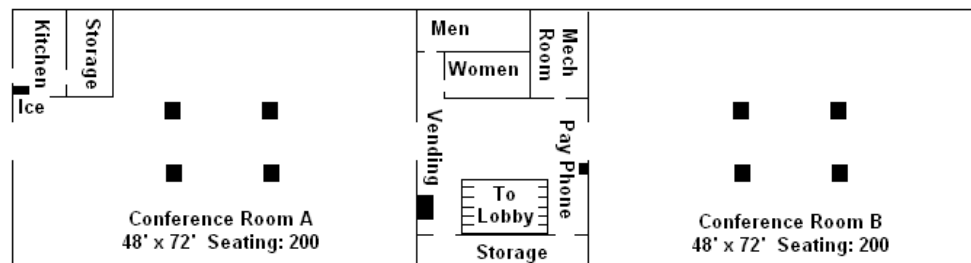

- 24 Sleeping Rooms; 2 Accessible
- Double Beds / Private Bath
- Air Conditioned / Heated

Conference Room

Sleeping Room

Upper Level

Lower Level

"Boone" Maxwell Lodge at Camp Virgil Tate

Not to Scale

Kanawha County 4-H Foundation
Operating Camp Virgil Tate