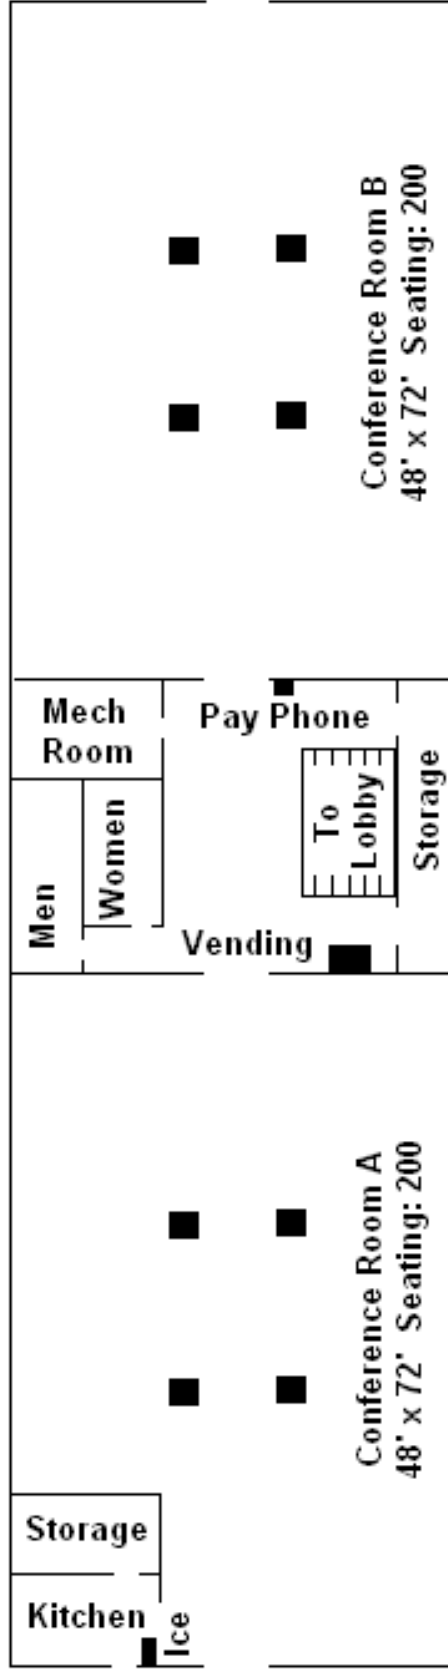

Lower Level

"Boone" Maxwell Lodge at Camp Virgil Tate

Not to Scale