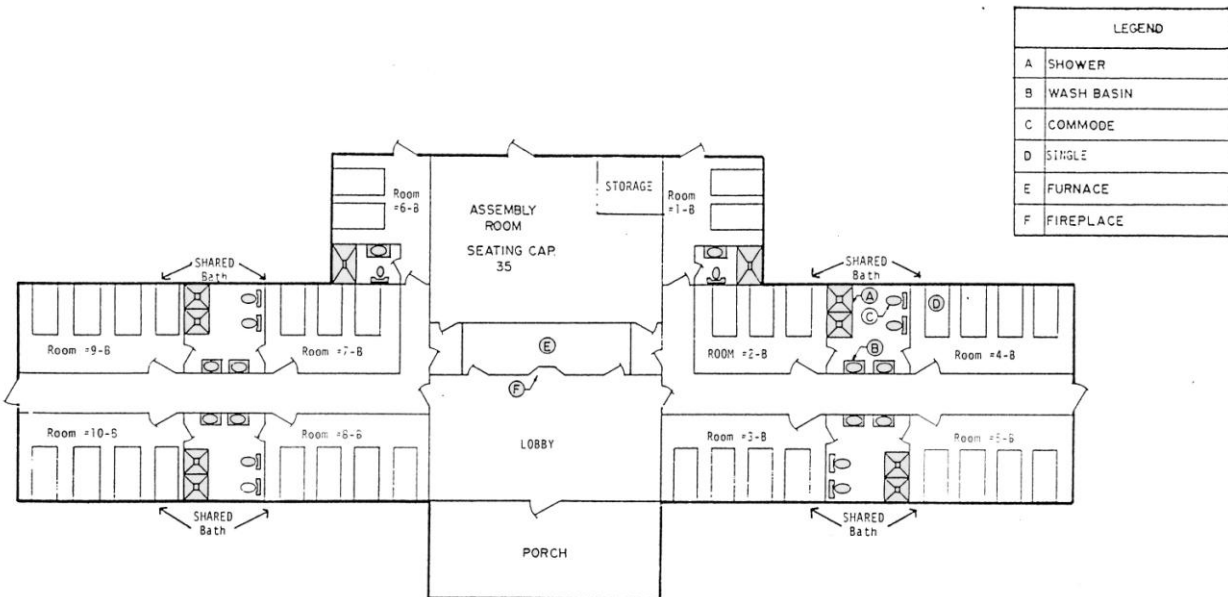

Outside View of Cottage

Interior of Cottage (Winter Configuration)

Kanawha County 4-H Foundation
Operating Camp Virgil Tate

1400 Camp Virgil Tate Road
Charleston, WV 25312

Phone: 304.984.3311
FAX: 304.984.1171
Email: info@CampVirgilTate.org